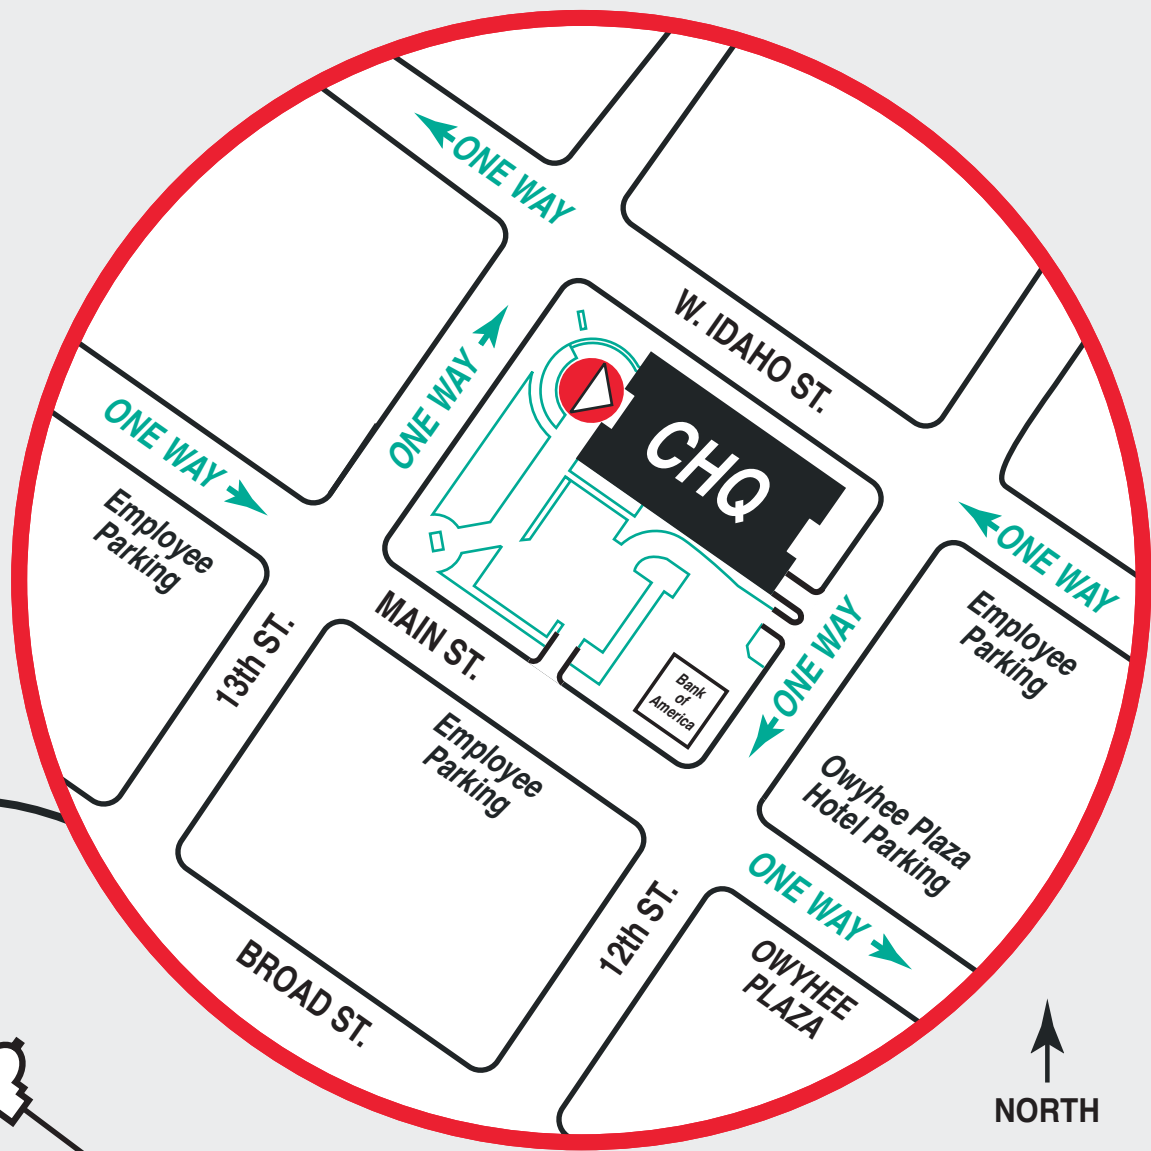

Corporate Headquarters (CHQ)
main entrance faces 13th St. 

1221 W. Idaho St., Boise, ID 83702
Corporate Headquarters: (208) 388-2200
Shareowner Line: 1-800-635-5406