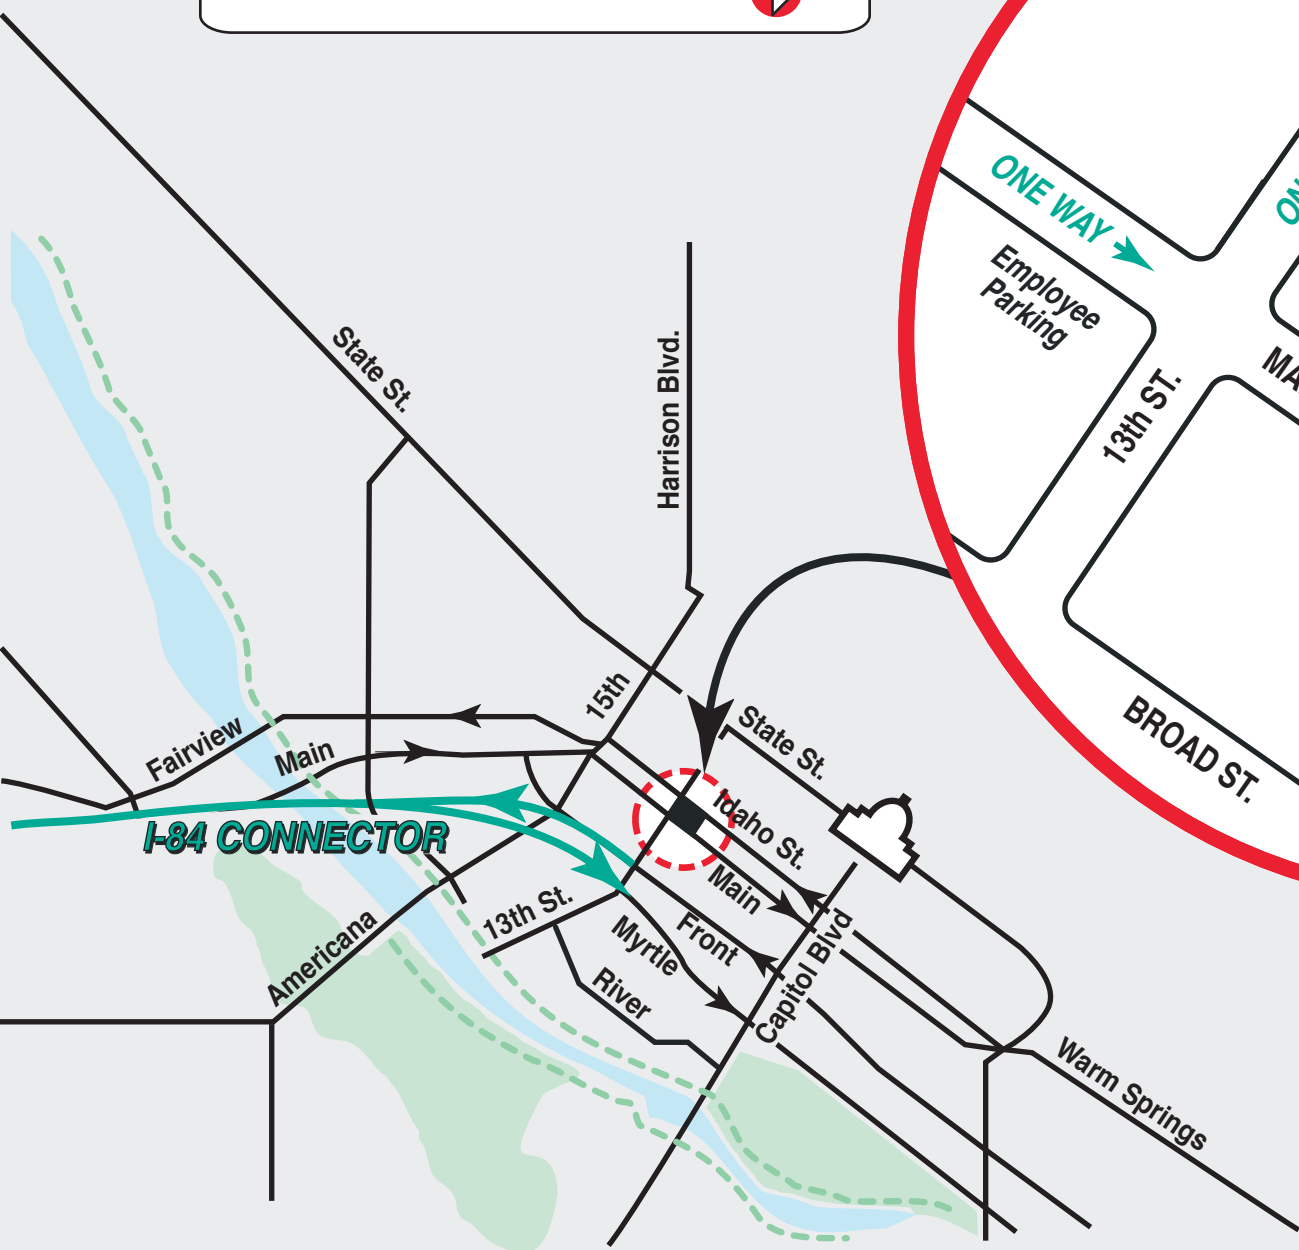

Corporate Headquarters (CHQ)
main entrance faces 13th St. 

1221 W. Idaho St., Boise, ID 83702
Corporate Headquarters: (208) 388-2200
Shareowner Line: 1-800-635-5406